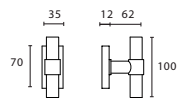

draaikiepbeslag

tilt and turn window handles

PBT20DK

mat roestvast staal
satin stainless steel

Draaikiepbeslag niet-afsluitbaar. 7mm stift inwendig,
8mm stift uitwendig.

Non-locking tilt and turn window handles to suit
7mm follower window locks.