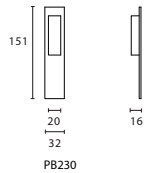

hefschuifdeurbeslag

sliding door handles

PB230

Ø20

PB230