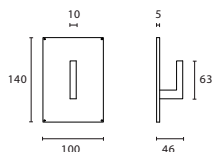

## hooks

PB105

**mat roestvast staal**  
satin stainless steel

**mat zwart**  
satin black

**mat wit**  
satin white

Haak inclusief zichtbare bevestiging.  
Single hook including visible fixings.

PB140

PB140  
iashaak