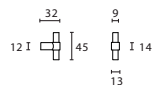

meubelknoppen

cabinet knobs

PB9

PB9