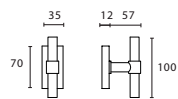

draaikiepbeslag

tilt and turn window handles

PBT15DK

mat roestvast staal
satin stainless steel

Draaikiepbeslag niet-afsluitbaar. 7mm stift inwendig,
8mm stift uitwendig.

Non-locking tilt and turn window handles to suit
7mm follower window locks.