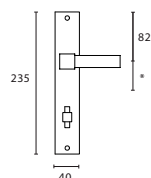

# deurkrukken

lever handles

PBL20

Ø20

PBL20P236SFC

PBL20P236N\*

PBL20P236Y\*

PBL20P236WC\*