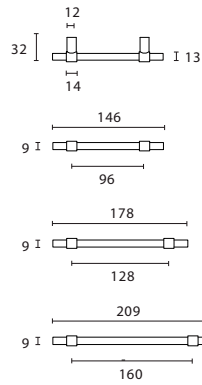

meubelgrepen

cabinet handles

PB195

PB195 - 96
PB195 - 128
PB195 - 160