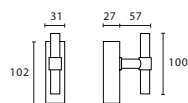

PBT15DKLOCK