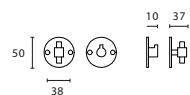

# deurkrukken

lever handles

PBL15

Ø15

PBL15/50

PBN50

PBY50

PB50