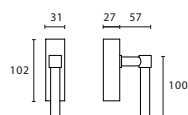

draaikiepbeslag

tilt and turn window handles

PBL15DKLOCK