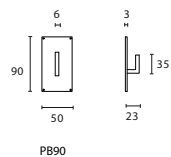

PB90

haken

hooks

Haak inclusief zichtbare bevestiging.
Single hook including visible fixings.