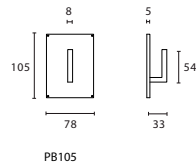

haken

hooks

PB105

mat roestvast staal
satin stainless steel