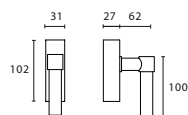

PBL20DKLOCK