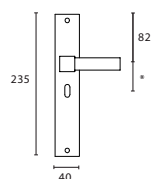

# deurkrukken

lever handles

PBL20

Ø20

PBL20P236SFC

PBL20P236N\*

PBL20P236Y\*

PBL20P236WC\*