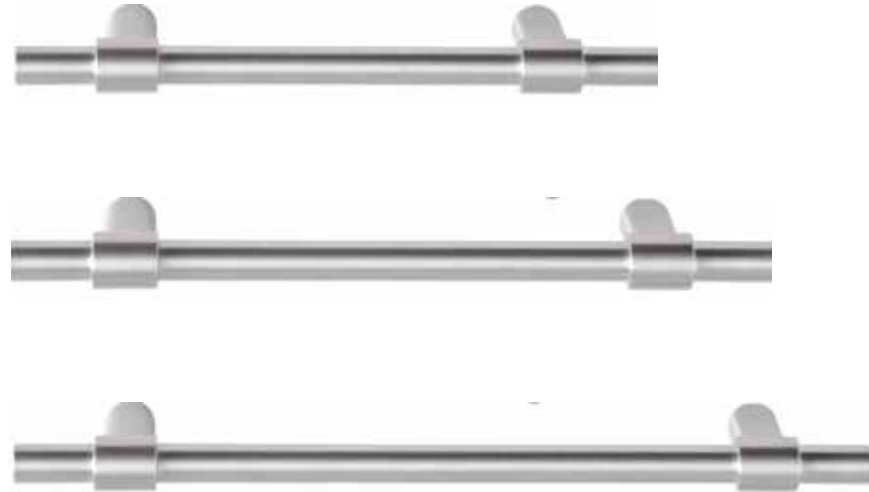

Solid security plates SKG\*\* with internal M6 visible fixings. Cylinder protection cover on request. Select handle(s) to suit security set.

PB52

# beldrukkers

bell pushes

mat roestvast staal  
satin stainless steel

Massieve beldrukker inclusief rvs drukknopje.  
Solid bell push with stainless steel button.

Foto/Photo: Bod'or - Luxe Stijldeuren, Piet Boon collectie

# meubelgrepen

cabinet handles

PB195

PB195 - 96  
PB195 - 128  
PB195 - 160

mat roestvast staal  
satin stainless steel

Massieve meubelgrepen inclusief M4 bevestiging.  
Solid cabinet handles with M4 bolt-through fixings.