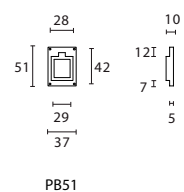

Luikringen

flush rings

mat roestvast staal
satin stainless steel

Luikringen inclusief zichtbare bevestiging.
Flush rings with visible fixings.