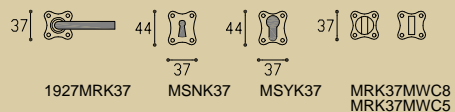

1927

inspired by Wilhelm Wagenfeld