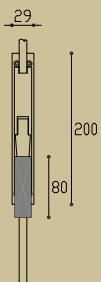

P-1930

pompepaignolet
surface mounted espagnolet
Espagnolet

Set inclusief 2 stangen (vierkant 9mm),
2 eindstukjes, 3 geleiders.
Set including 2 bars (square 9mm),
2 end pieces, 3 socket holders.
Set inclusiv 2 Stangen (Quadrat 9mm),
Komplett mit Zubehör.