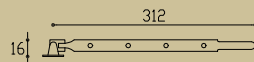

RU-SPATEL

raamuitzetters
casement stays
Fensteraussteller