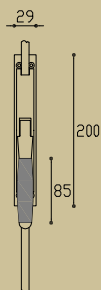

P-1932

pompepaignolet
surface mounted espagnolet
Espagnolet

Set inclusief 2 stangen (vierkant 9mm),
2 eindstukjes, 3 geleiders.
Set including 2 bars (square 9mm),
2 end pieces, 3 socket holders.
Set inclusiv 2 Stangen (Quadrat 9mm),
Komplett mit Zubehör.