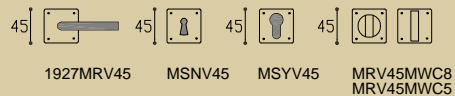

1927

inspired by Wilhelm Wagenfeld