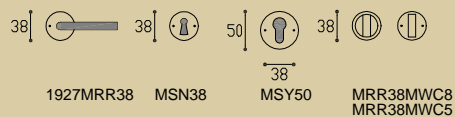

1927

inspired by Wilhelm Wagenfeld