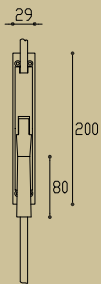

P-UNI

pompepaignolet
surface mounted espagnolet
Espagnolet

Set inclusief 2 stangen (vierkant 9mm),
2 eindstukjes, 3 geleiders.
Set including 2 bars (square 9mm),
2 end pieces, 3 socket holders.
Set inclusiv 2 Stangen (Quadrat 9mm),
Komplett mit Zubehör.