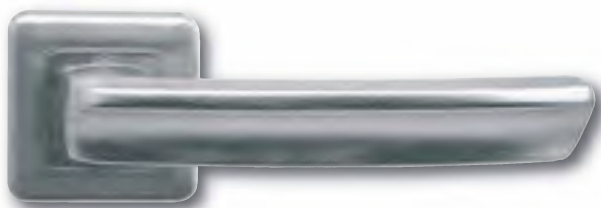

Arte.

design: After design