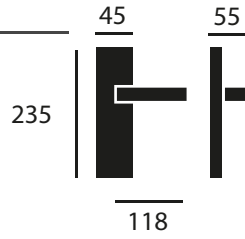

Patty.

Design: Studio Almar