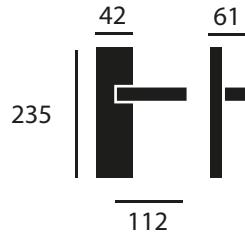

Apollo.

Design: Studio Almar