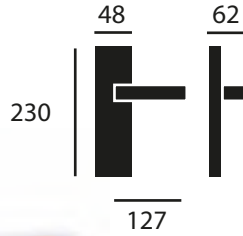

Diadeem.

design: Studio Almar