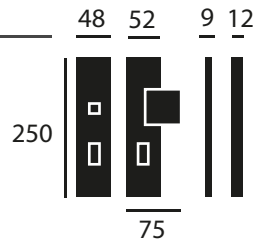

VH Kira. SKG**