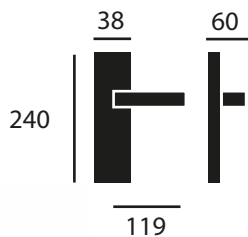

Baia. design: Studio Mariani