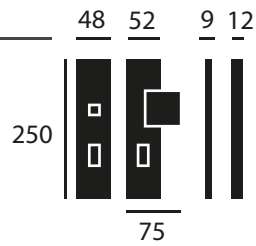

VH Kira UTB. SKG**