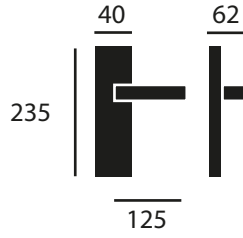

Raphael.

design: Studio Almar